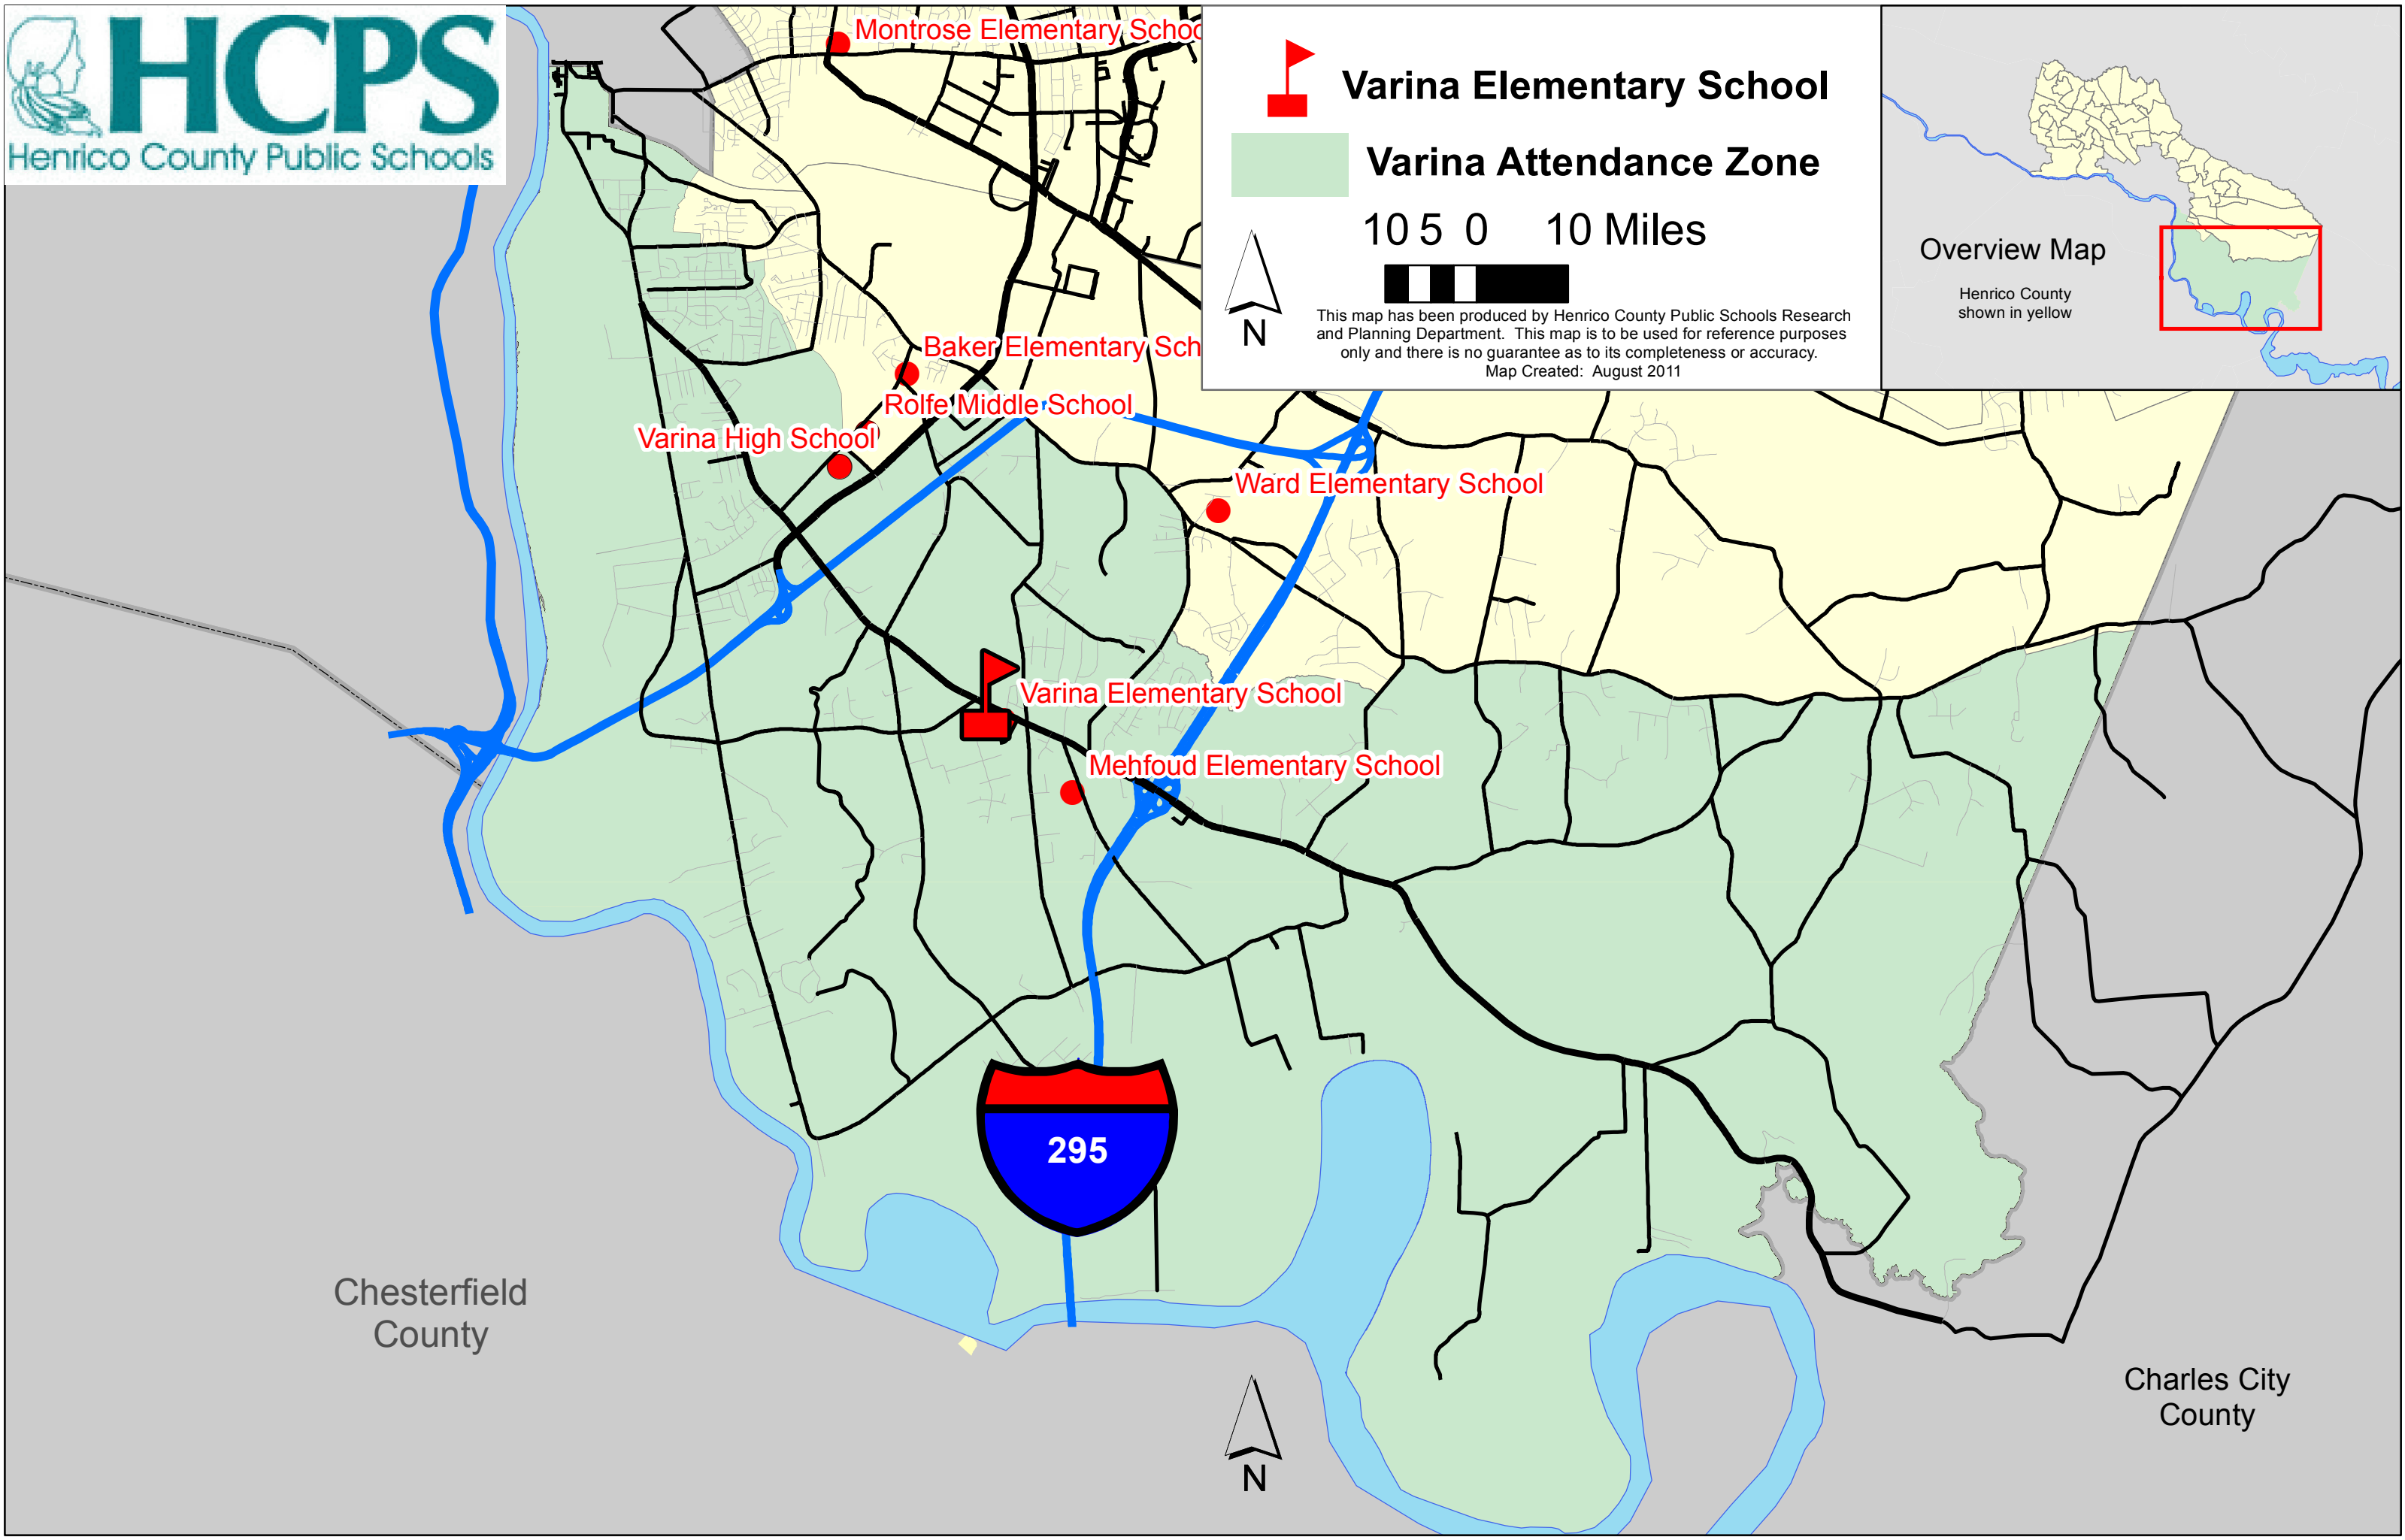

 **Varina Elementary School**

 **Varina Attendance Zone**

10 5 0 10 Miles

This map has been produced by Henrico County Public Schools Research and Planning Department. This map is to be used for reference purposes only and there is no guarantee as to its completeness or accuracy.  
Map Created: August 2011

Overview Map

Henrico County shown in yellow

Chesterfield County

Charles City County