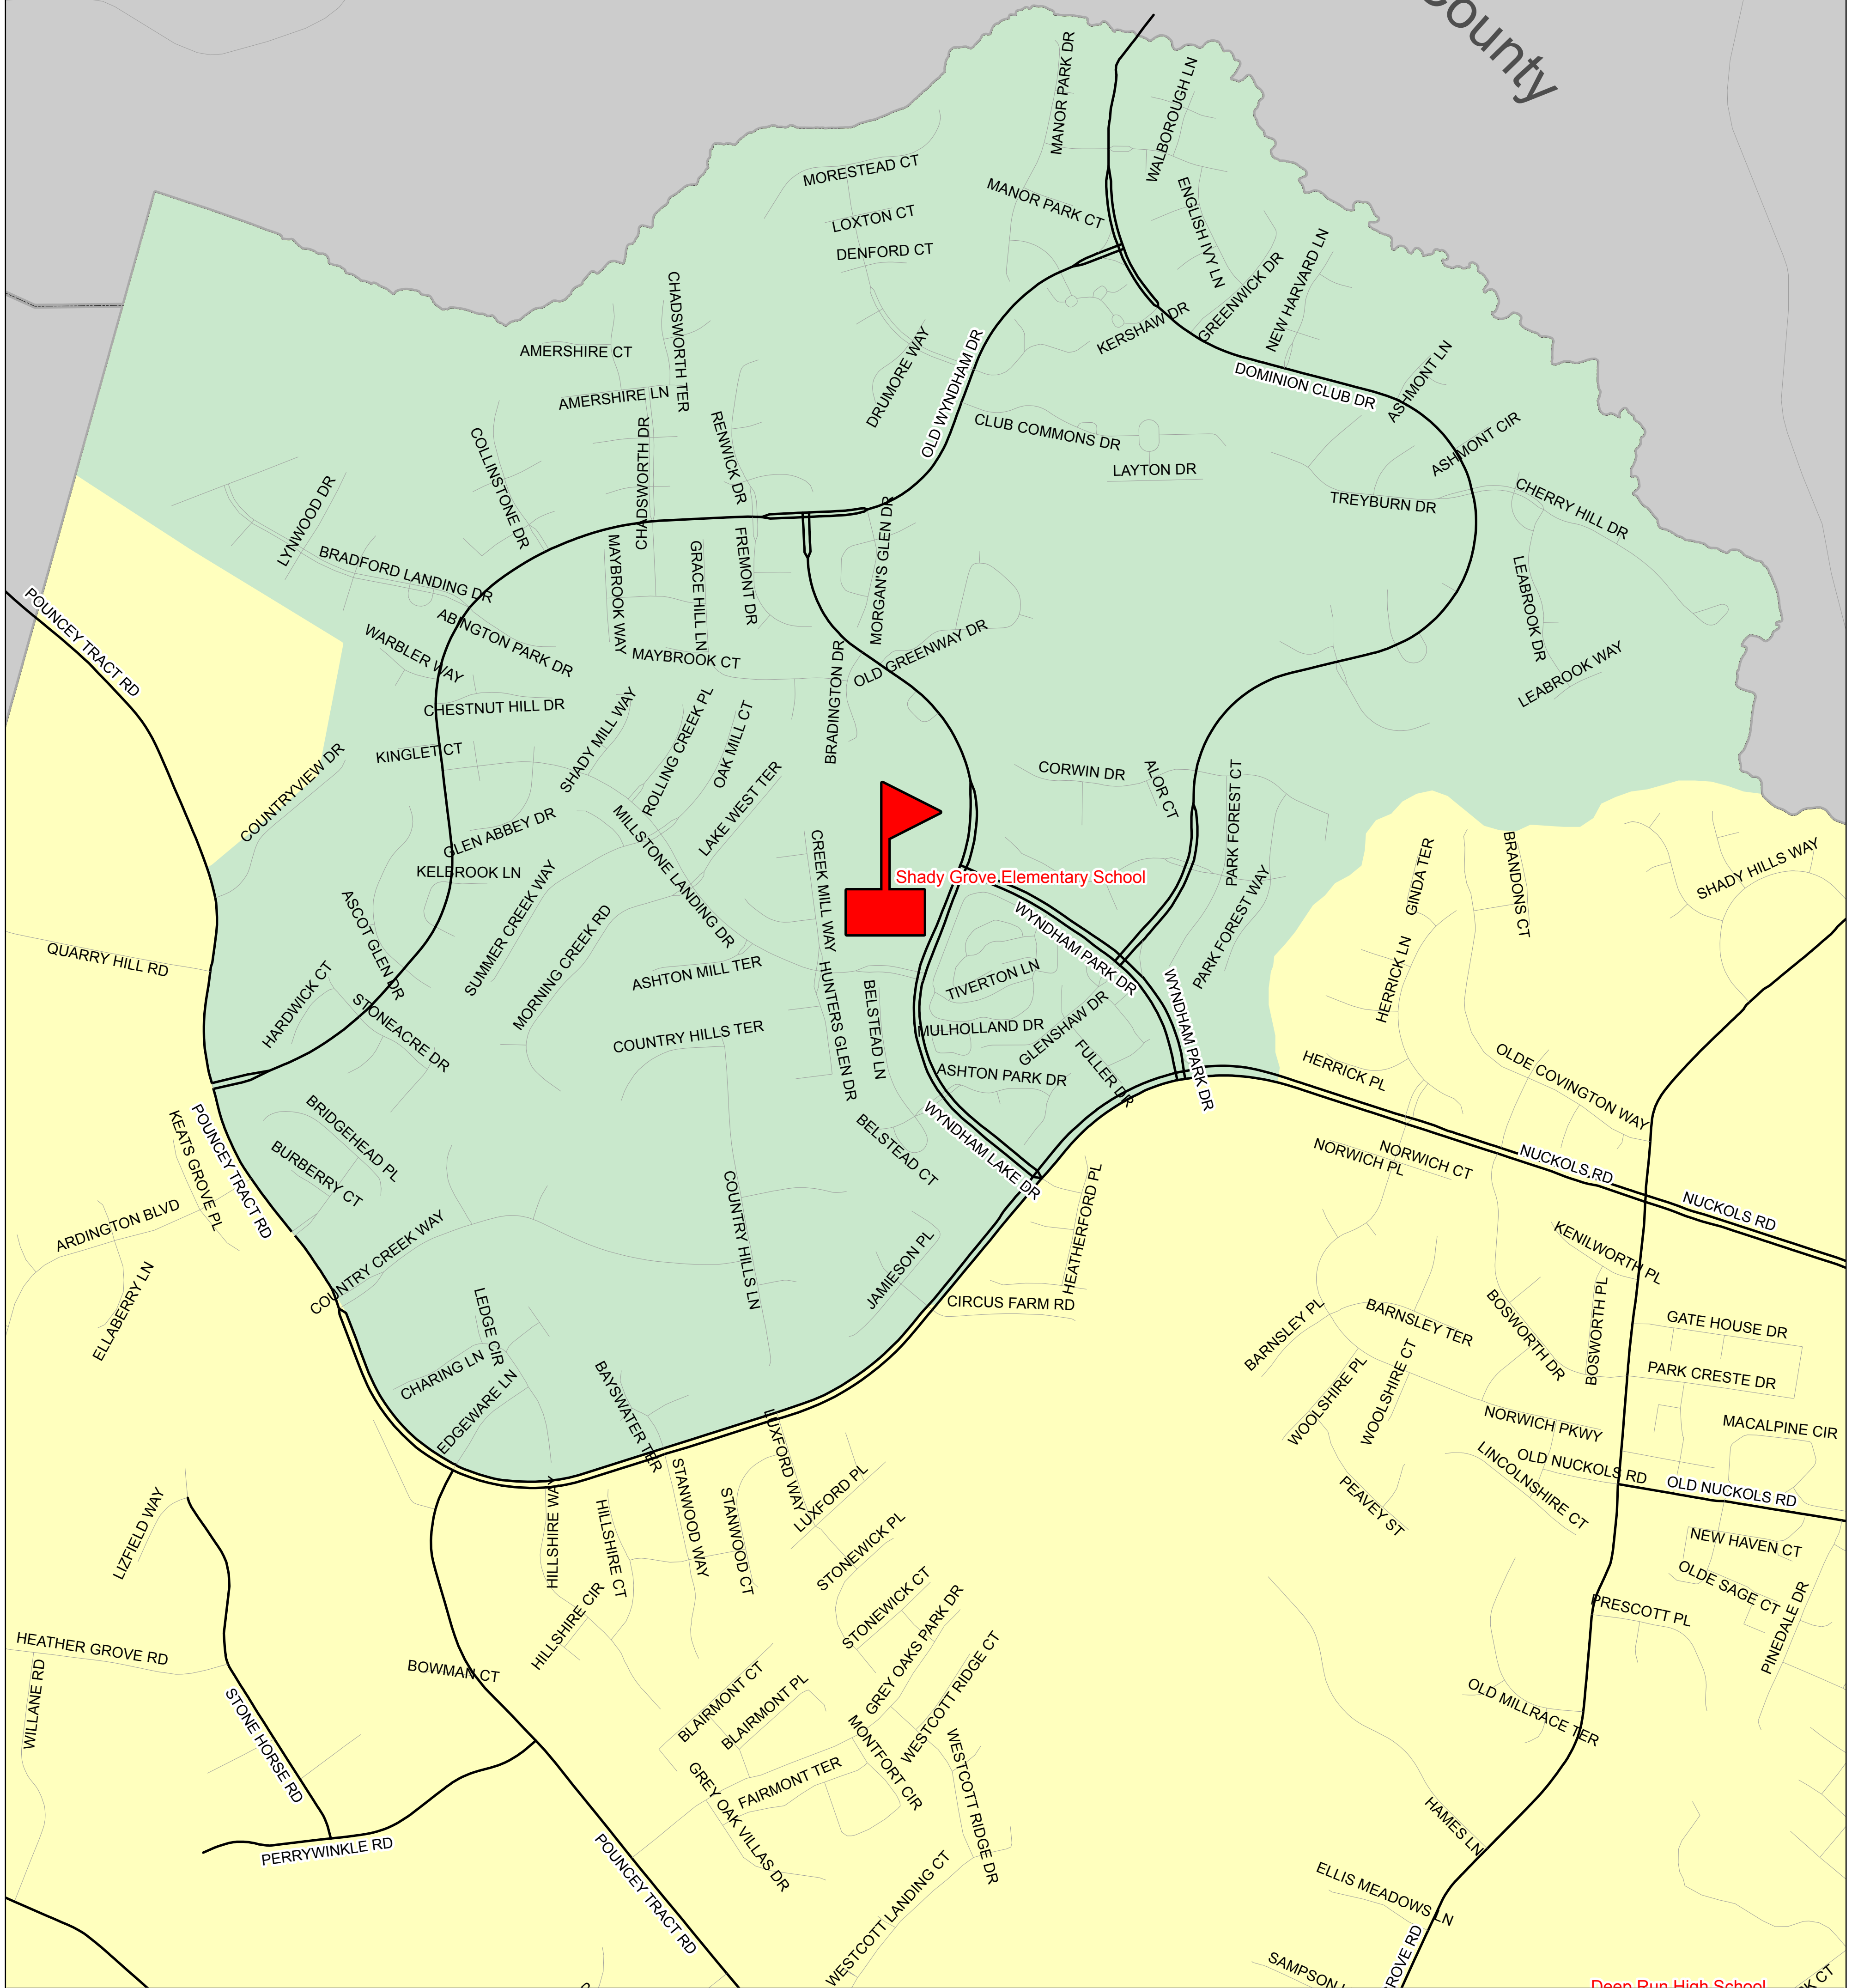

Hanover County

Shady Grove Elementary School

Shady Grove Attendance Zone

0.3 0.15 0 0.3 Miles

Overview Map

Henrico County shown in yellow