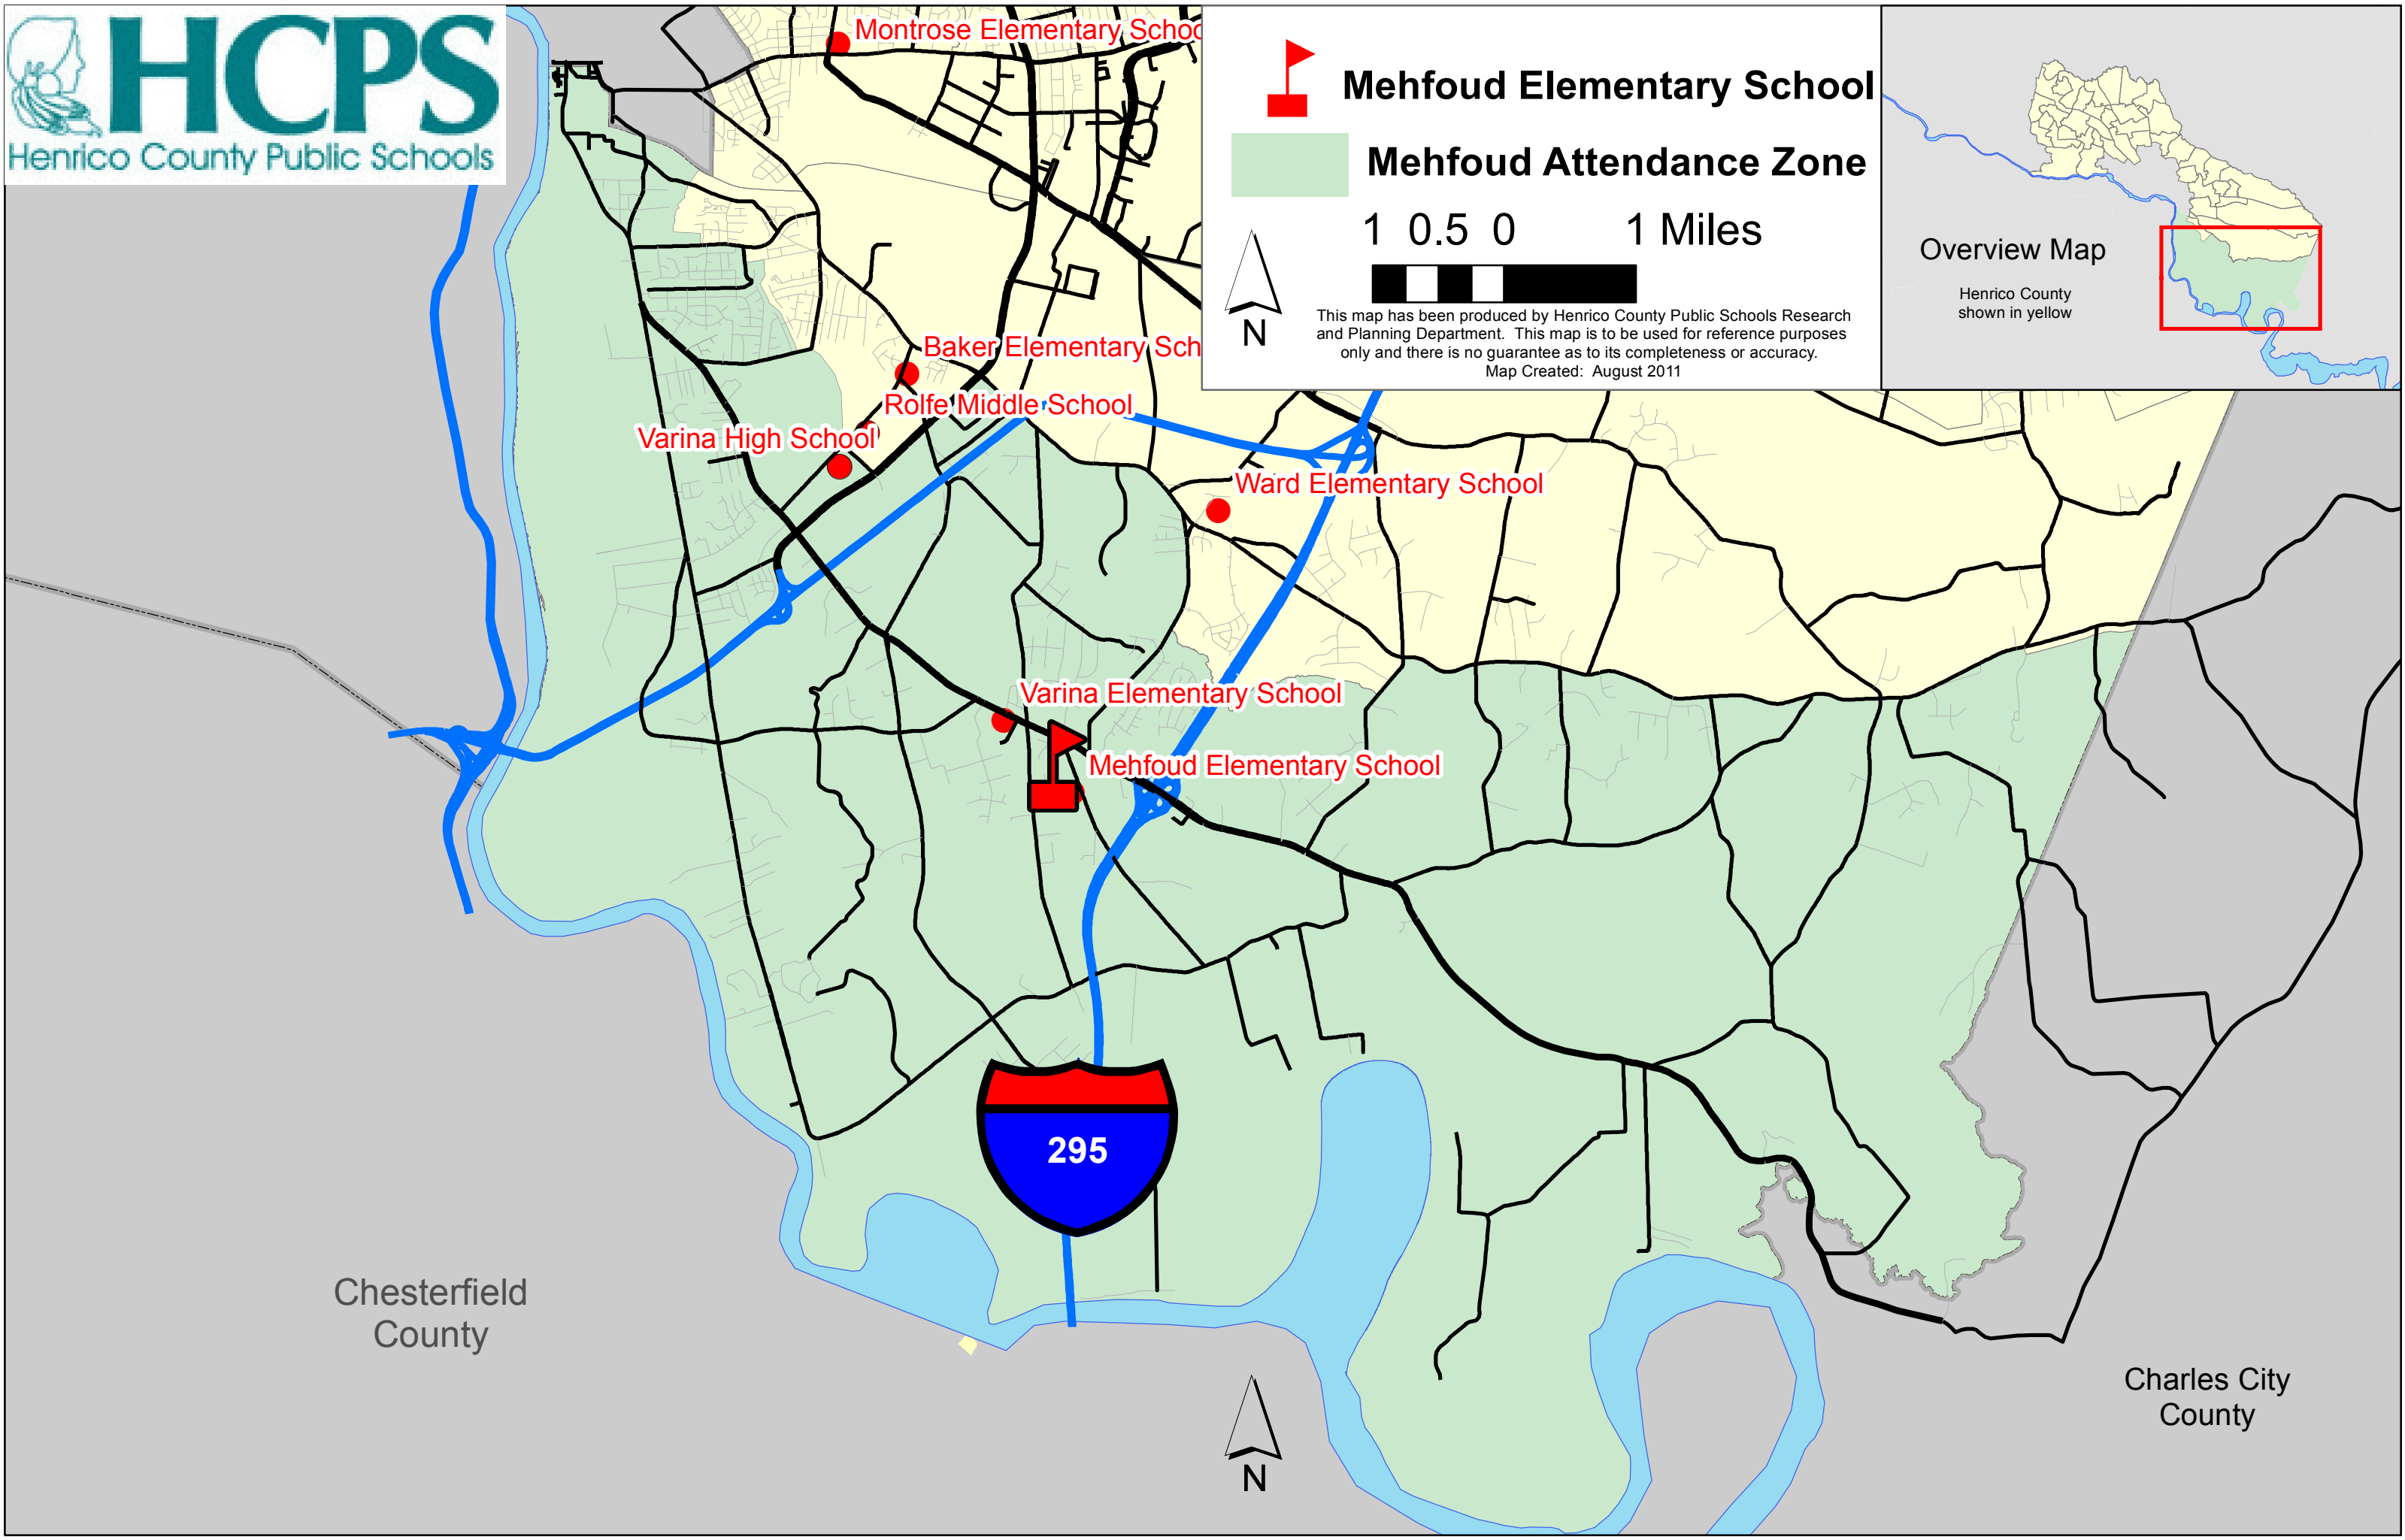

Mehfoud Elementary School

Mehfoud Attendance Zone

1 0.5 0 1 Miles

This map has been produced by Henrico County Public Schools Research and Planning Department. This map is to be used for reference purposes only and there is no guarantee as to its completeness or accuracy.
Map Created: August 2011

Overview Map

Henrico County shown in yellow

Chesterfield County

Charles City County